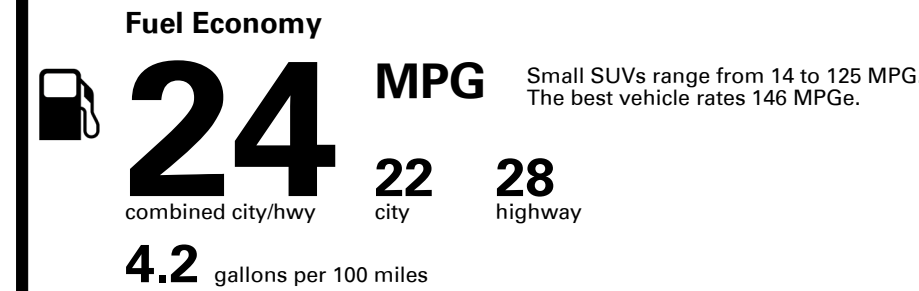

Inland Freight & Handling : \$1,350.00

TOTAL PRICE: \$51,594.00

EPA DOT Fuel Economy and Environment

Gasoline Vehicle

You spend \$3,750
more in fuel costs over 5 years compared to the average new vehicle.

Annual fuel cost \$2,650

Fuel Economy & Greenhouse Gas Rating (tailpipe only)

Smog Rating (tailpipe only)

This vehicle emits 369 grams CO₂ per mile. The best emits 0 grams per mile (tailpipe only). Producing and distributing fuel also create emissions; learn more at fueleconomy.gov.