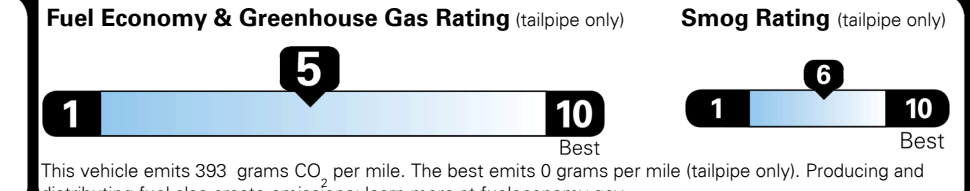

Inland Freight & Handling : \$1,450.00

TOTAL PRICE: \$53,275.00

EPA DOT Fuel Economy and Environment

Gasoline Vehicle

Fuel Economy

23 MPG
combined city/hwy

20 city
28 highway

4.3 gallons per 100 miles

Small SUVs range from 14 to 125 MPG. The best vehicle rates 146 MPGe.

You spend \$5,000
more in fuel costs over 5 years compared to the average new vehicle.

Annual fuel cost \$2,700

Actual results will vary for many reasons, including driving conditions and how you drive and maintain your vehicle. The average new vehicle gets 29 MPG and costs \$8,500 to fuel over 5 years. Cost estimates are based on 15,000 miles per year at \$ 4.15 per gallon. MPGe is miles per gasoline gallon equivalent. Vehicle emissions are a significant cause of climate change and smog.